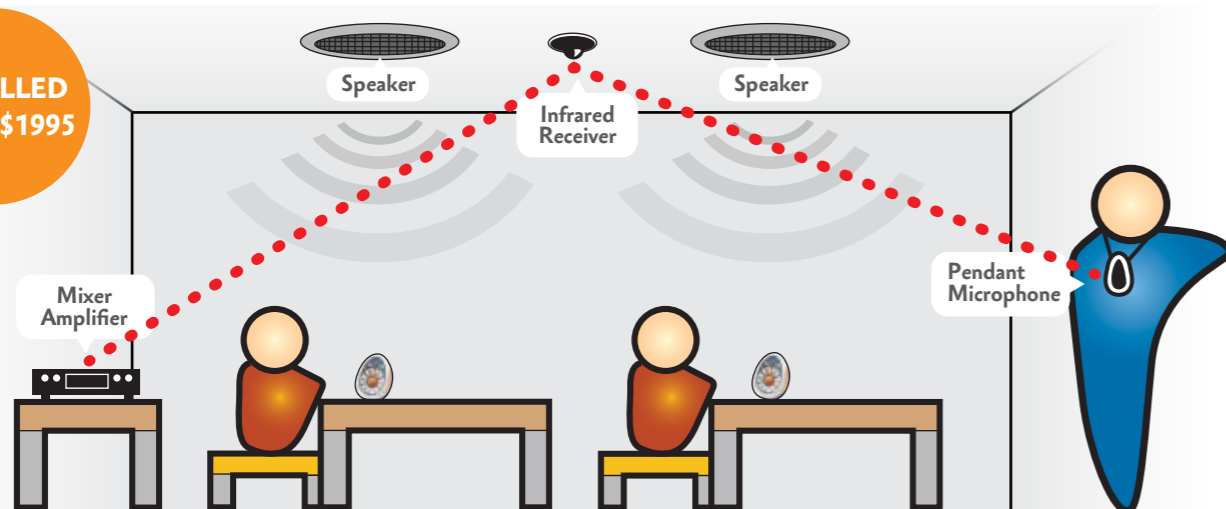

WHEN STUDENTS HEAR BETTER

THEY LEARN BETTER

INSTALLED FROM $1995

ActivSound VOICE ENHANCEMENT SYSTEM

- **AVOID VOICE STRAIN**
  Increase learning without raising your voice
- **ENGAGE YOUR STUDENTS**
  Improve student behaviour and participation
- **REACH FURTHER**
  Better help students with hearing impairments

TRY OUR NEW TRAINING FORMULA

5 PLACES on any one-day centre-based course
$700 +GST

10 PLACES on any one-day centre-based course
$1300 +GST

15 PLACES on any one-day centre-based course
$1800 +GST

20 PLACES on any one-day centre-based course
$2300 +GST